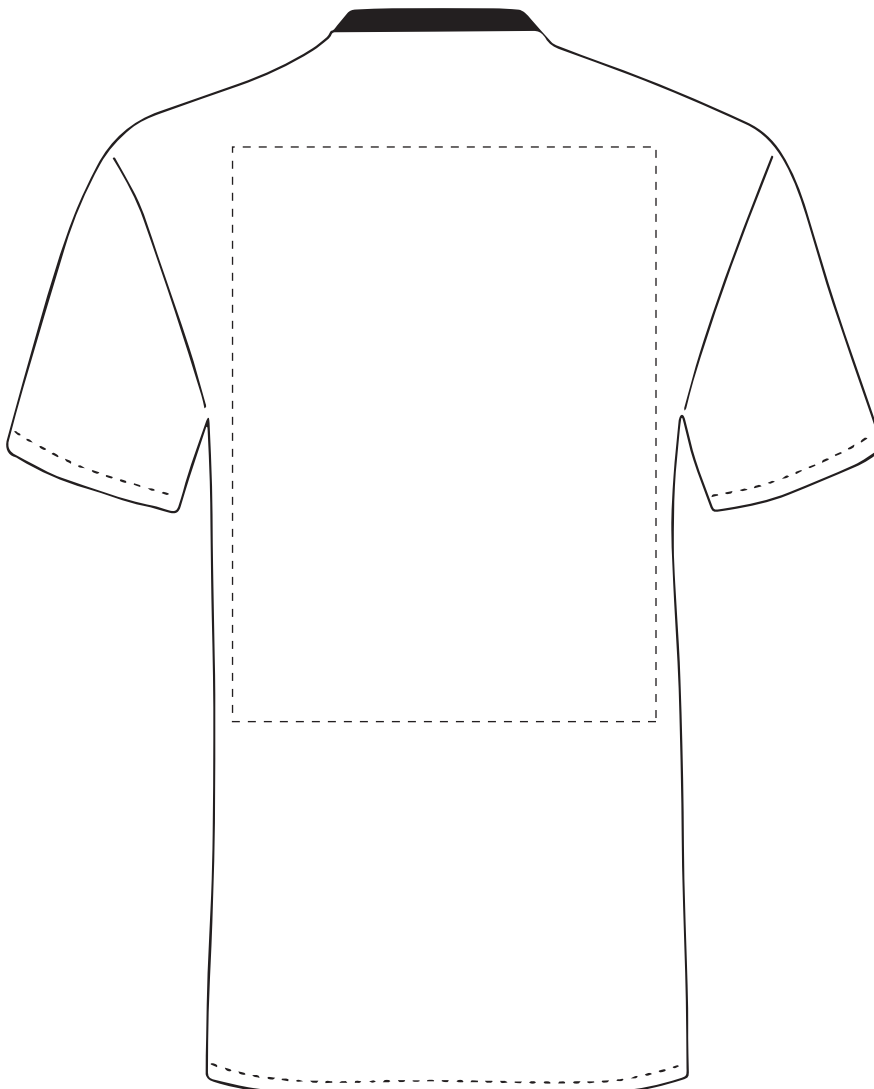

Your Ref:	Quantity:	Product Code: TF0003
Our Ref:	Version: 1	Product Colour: White

PRINTING CONCERNS: PRINT MAY DISCOLOUR

PRODUCT INFO: DUE TO THE NATURE OF THE PRODUCT THE PRINT POSITION MAY VARY BY 2 - 3 MM

PANTONE REFERENCE(S)

The dashed line is to demonstrate print area and will not appear on your printed item

- Colour 1
- Colour 1
- Colour 1
- Colour 1

ARTWORK SCALE 20%