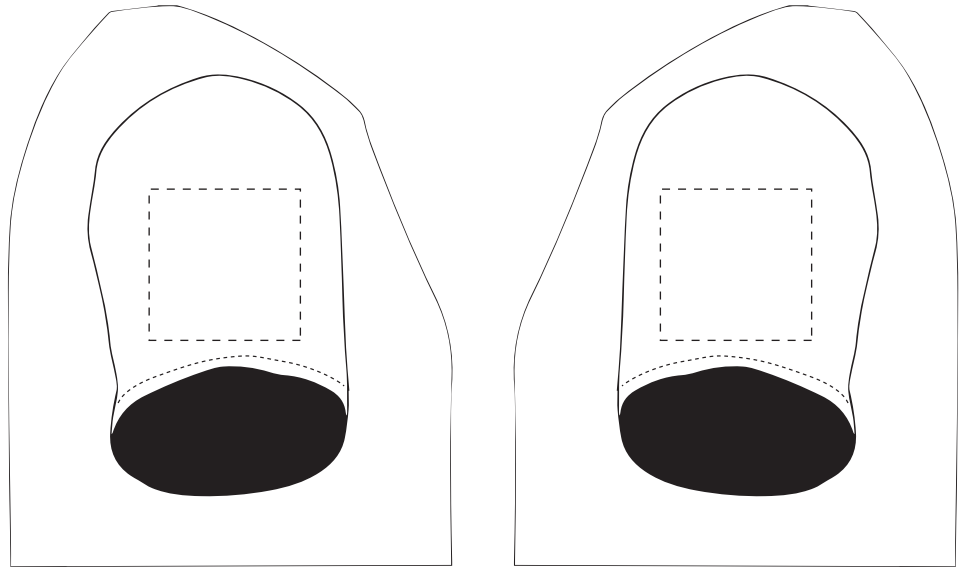

Left Sleeve

Your Ref:	Quantity:	Product Code: TF0003
Our Ref:	Version: 1	Product Colour: White

PRINTING CONCERNS: PRINT MAY DISCOLOUR

PRODUCT INFO: DUE TO THE NATURE OF THE PRODUCT THE PRINT POSITION MAY VARY BY 2 - 3 MM

PANTONE REFERENCE(S)

The dashed line is to demonstrate print area and will not appear on your printed item

- Colour 1
- Colour 1
- Colour 1
- Colour 1

ARTWORK SCALE 25%

Right Sleeve